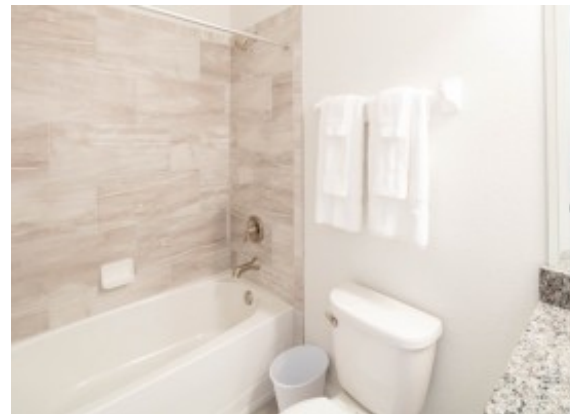

###Pool Area/Outside Area

- Private Swimming Pool 3ft - 5ft deep
- Private Spa
- Pool Heating
- Pool Fence
- Stunning Views
- East facing
- Sun Loungers
- Pool Fence
- Table and chairs to seat 4
- 2 Lounge chairs