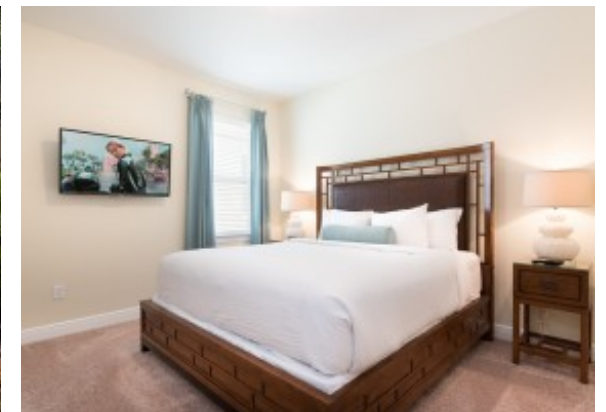

SUPREME^{SR} RETREATS™

MAJESTERY'S VIP EXPERIENCE

Bedrooms: 8 Sleeps: 16 Bathrooms: 7 Area: 3437 sq.ft

###Key Features

- 8 Bedrooms
- 7 Bathrooms
- Sleeps 16
- Private Swimming Pool and Spa
- Attractions Nearby
- Wireless Internet
- Air-conditioning
- Outside Dining
- Media/ Games room
- 2 Car Garage

###Bedrooms

Ground Floor Bedrooms

- Bedroom 1 - King sized suite. Stylish furnishings. TV. Large closet. Adjacent bathroom.
- Bedroom 2 - King sized bed. En-suite . Stylish furnishings. TV.

Second Floor Bedrooms

- Bedroom 3 -Full sized bed. Large closet. En-suite. TV. Luxury furnishings.
- Bedroom 4 - Master suite with King sized bed. En suite. Luxury furnishings. TV.
- Bedroom 5 - Full sized bed. TV. Luxury furnishings. En-suite bathroom shared with Bedroom 6.
- Bedroom 6 - Full sized bed. TV. Luxury furnishings. En-suite bathroom shared with Bedroom 5.
- Bedroom 7 - Full sized bed. En-suite. Luxury furnishings. TV.
- Bedroom 8 - Master Suite. King sized bed. En-suite master bathroom. Luxury furnishings including modern chairs. TV.

###Living Areas