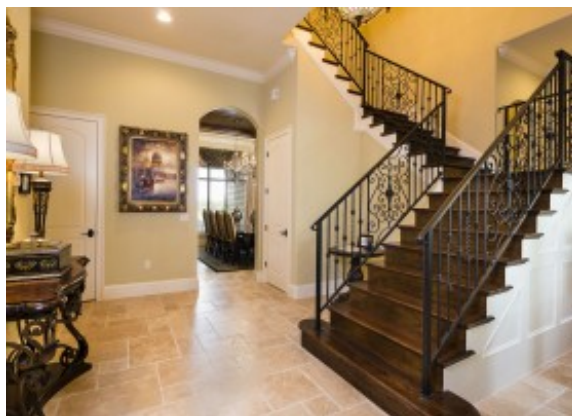

Bedrooms: 12 Sleeps: 24 Bathrooms: 12.5 Area: 12000 sq.ft Disney 5.5 miles

Key Features

- 12,000 sq. ft of spectacular living space
- 12 bedrooms all with en-suite bathrooms
- 12 Bathrooms
- Sleeps 24
- 2 Private home cinema rooms
- Multiple living areas
- Private gymnasium
- High specification kitchen
- Formal gathering room
- Formal dining area
- Beautiful internal patio and garden
- Custom designed private swimming pool
- Private first floor plunge pool
- Spacious balcony
- Summer kitchen with gas grill
- 2 car garage
- Disney only 5.5 miles

Living Areas

First Floor

- 3 Luxurious living areas
- Formal gathering area
- Beautiful internal patio and garden
- Large HD flat screen TVs
- Luxury seating and furnishings

Second Floor

- Social family area
- Tower office room
- Private movie room
- Fantastic balcony with pool view

Third Floor

- Private lounge area
- Private Movie Room

General

- Grand entrance foyer
- 2 fully equipped, high specification kitchens
- Formal dining room
- Powder room
- Pool bathroom
- 2 car garage
- All linens and towels provided
- Internal garden and patio
- Automated insect screens on all balconies and lanai areas
- Private plunge pool off of the Tower Suite