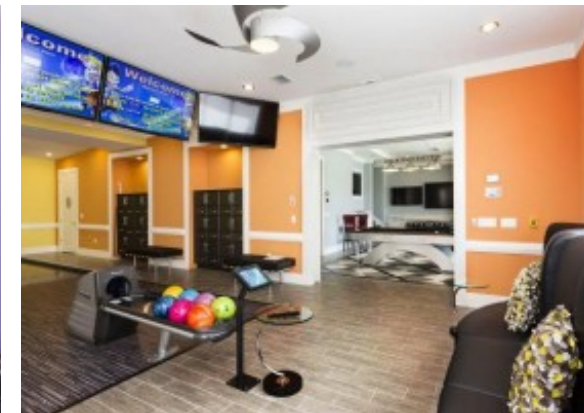

All bedrooms have HDTVs and Blu-ray players
All bedrooms have walk-in wardrobes

Living Areas

- 4 living areas
- Large HD flat screen TVs and Blu-ray players
- Luxury seating
- Luxury furnishings

General

- Grand Entrance Hallway
- Grand sweeping staircase with courtyard
- 2 fully equipped top of the range kitchens
- Formal dining room
- Breakfast bar
- Multiple balconies with sun loungers and golf views
- Elevator
- All linens and towels provided
- Hairdryers in every en-suite bathroom
- HDTVs and Blu-ray players in every bedroom
- Free Wi-Fi Internet included

Entertainment

- Bowling alley with two lanes and amazing lounge space
- Private squash court with retractable basketball loop

- Private home cinema with 150 inch screen, surround sound, NetFlix and seating for 9 persons
- Games room with pool table, sports bar, 2 x PS3 and HDTV
- Spa room with sunken spa, lounge, sauna and steam room
- Private gymnasium with treadmill, rowing machine, cross-trainer, bench rack, dumbbells and HDTV
- Arcade with 3 HDTVs, pinball machine, car and motorbike racing arcade machines
- Private gymnasium with treadmill, rowing machine, cross-trainer, bench rack, dumbbells and HDTV
- HDTVs and Blu-ray players throughout
- Surround sound systems
- iPod docks