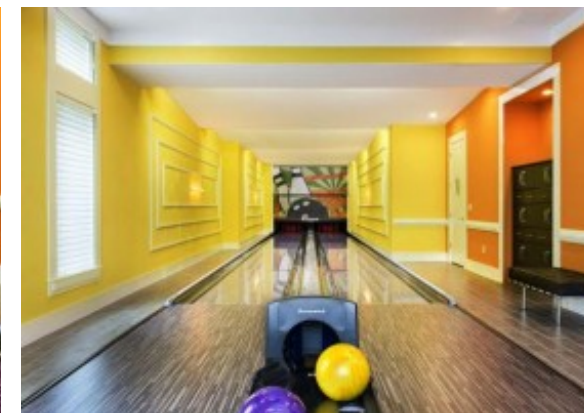

All bedrooms have HDTVs and Blu-ray players
All bedrooms have walk-in wardrobes

Living Areas

- 4 living areas
- Large HD flat screen TVs and Blu-ray players
- Luxury seating
- Luxury furnishings

General

- Grand Entrance Hallway
- Grand sweeping staircase with courtyard
- 2 fully equipped top of the range kitchens
- Formal dining room
- Breakfast bar
- Multiple balconies with sun loungers and golf views
- Elevator
- All linens and towels provided
- Hairdryers in every en-suite bathroom
- HDTVs and Blu-ray players in every bedroom
- Free Wi-Fi Internet included

Entertainment

- Bowling alley with two lanes and amazing lounge space
- Private squash court with retractable basketball loop

- Private home cinema with 150 inch screen, surround sound, NetFlix and seating for 9 persons
- Games room with pool table, sports bar, 2 x PS3 and HDTV
- Spa room with sunken spa, lounge, sauna and steam room
- Private gymnasium with treadmill, rowing machine, cross-trainer, bench rack, dumbbells and HDTV
- Arcade with 3 HDTVs, pinball machine, car and motorbike racing arcade machines
- Private gymnasium with treadmill, rowing machine, cross-trainer, bench rack, dumbbells and HDTV
- HDTVs and Blu-ray players throughout
- Surround sound systems
- iPod docks