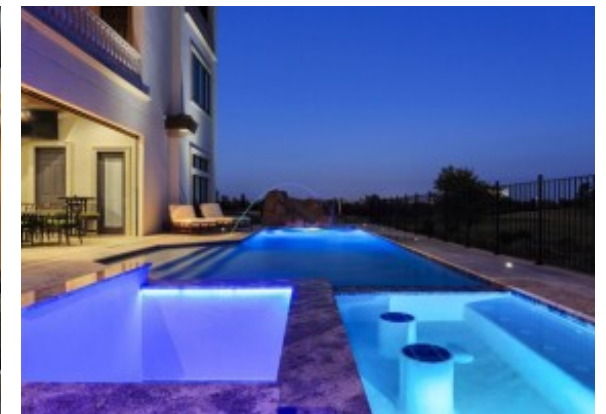

SUPREME^{SR} RETREATS^{TM}

MAJESTERY'S VIP EXPERIENCE

Bedrooms: 10 Sleeps: 24 Bathrooms: 10.5 Area: 14875 sq.ft Disney 5.5 miles

Key Features

- 14,875 square feet of luxury upscale living area under roof
- 10 bedrooms all with en-suite bathrooms
- 10 King bedrooms (2 executive suites on the second floor with private elevator).
- 10 bathrooms. 2 half bathrooms
- Sleeps 22 persons
- Bowling alley with two lanes and amazing lounge space
- Private squash court with retractable basketball hoop
- Private home cinema with 150 inch screen, surround sound, Netflix and seating for 9 persons
- Games room with pool table, air hockey, foosball, sports bar, 2 x PS3 and HDTV
- Spa room with sunken spa, lounge, sauna and steam room
- Arcade with 3 HDTVs, pinball machine, car and motorbike racing arcade machines
- Private gymnasium with treadmill, rowing machine, cross-trainer, bench rack, dumbbells and HDTV
- Grand foyer
- 4 living rooms
- 2 top of the range kitchens
- Dining room
- Breakfast bar
- Custom private swimming pool with beach entry, infinity edge, sunken bar with stools in pool and HDTV, illuminated fountains and 10 seater spa
- Summer kitchen with gas grill and wine/beer cooler
- Off road parking
- Disney only 5.5 miles
- Multiple balconies with panoramic views of the Jack Nicklaus Signature Golf Course

Bedrooms

First Floor

- Grand Master Suite 1 - King bed with en-suite bathroom, private sitting area and jacuzzi spa.