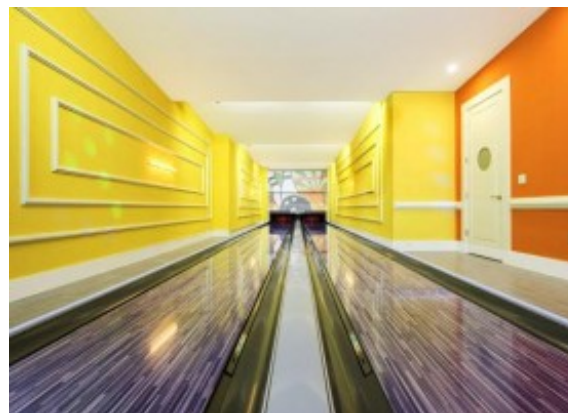

All bedrooms have HDTVs and Blu-ray players
All bedrooms have walk-in wardrobes

Living Areas

- 4 living areas
- Large HD flat screen TVs and Blu-ray players
- Luxury seating
- Luxury furnishings

General

- Grand Entrance Hallway
- Grand sweeping staircase with courtyard
- 2 fully equipped top of the range kitchens
- Formal dining room
- Breakfast bar
- Multiple balconies with sun loungers and golf views
- Elevator
- All linens and towels provided
- Hairdryers in every en-suite bathroom
- HDTVs and Blu-ray players in every bedroom
- Free Wi-Fi Internet included

Entertainment

- Bowling alley with two lanes and amazing lounge space
- Private squash court with retractable basketball loop

- Private home cinema with 150 inch screen, surround sound, NetFlix and seating for 9 persons
- Games room with pool table, sports bar, 2 x PS3 and HDTV
- Spa room with sunken spa, lounge, sauna and steam room
- Private gymnasium with treadmill, rowing machine, cross-trainer, bench rack, dumbbells and HDTV
- Arcade with 3 HDTVs, pinball machine, car and motorbike racing arcade machines
- Private gymnasium with treadmill, rowing machine, cross-trainer, bench rack, dumbbells and HDTV
- HDTVs and Blu-ray players throughout
- Surround sound systems
- iPod docks