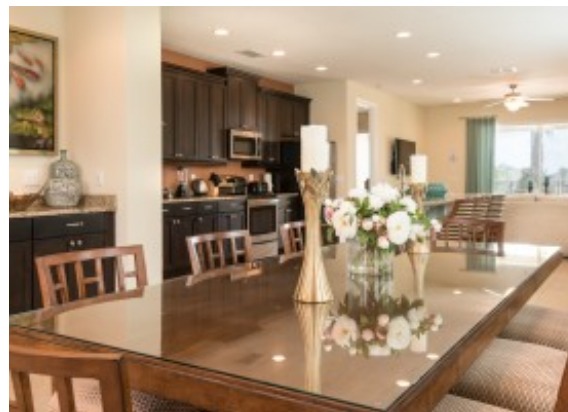

# SUPREME<sup>SR</sup> RETREATS<sup>TM</sup>

MAJESTERY'S VIP EXPERIENCE

Bedrooms: 6 Sleeps: 12 Bathrooms: 5.5 Area: 3108 sq.ft

####Now available for 3 night stays or more! Lovely 6 bedroom, brand new home with private swimming pool, spa, fully equipped kitchen and beautiful outdoor area.

- 6 Bedrooms
- 5 Bathrooms +
- Sleeps 12
- 3,108 square ft
- Private swimming pool
- Ground floor
- Bedroom 1 - Master King size suite with en-suite bathroom. Bath tub and shower.
- Bedroom 2 - Master King size suite. En-suite bathroom with shower and double vanities.
- Bedroom 3 - King Size.
- Bedroom 4 - king/ SUPER KING En-suite bathroom with shower and single vanity.
- Bedroom 5 - twin/ SUPER KING En-suite bathroom with shower and single vanity.
- Bedroom 6 - Master King En-suite bathroom with bath tub, shower and double vanities.
- Comfortable sofas
- TV
- Opens onto the patio area
- Air-Conditioning
- Fully equipped kitchen
- Dining area with seating for 8 people